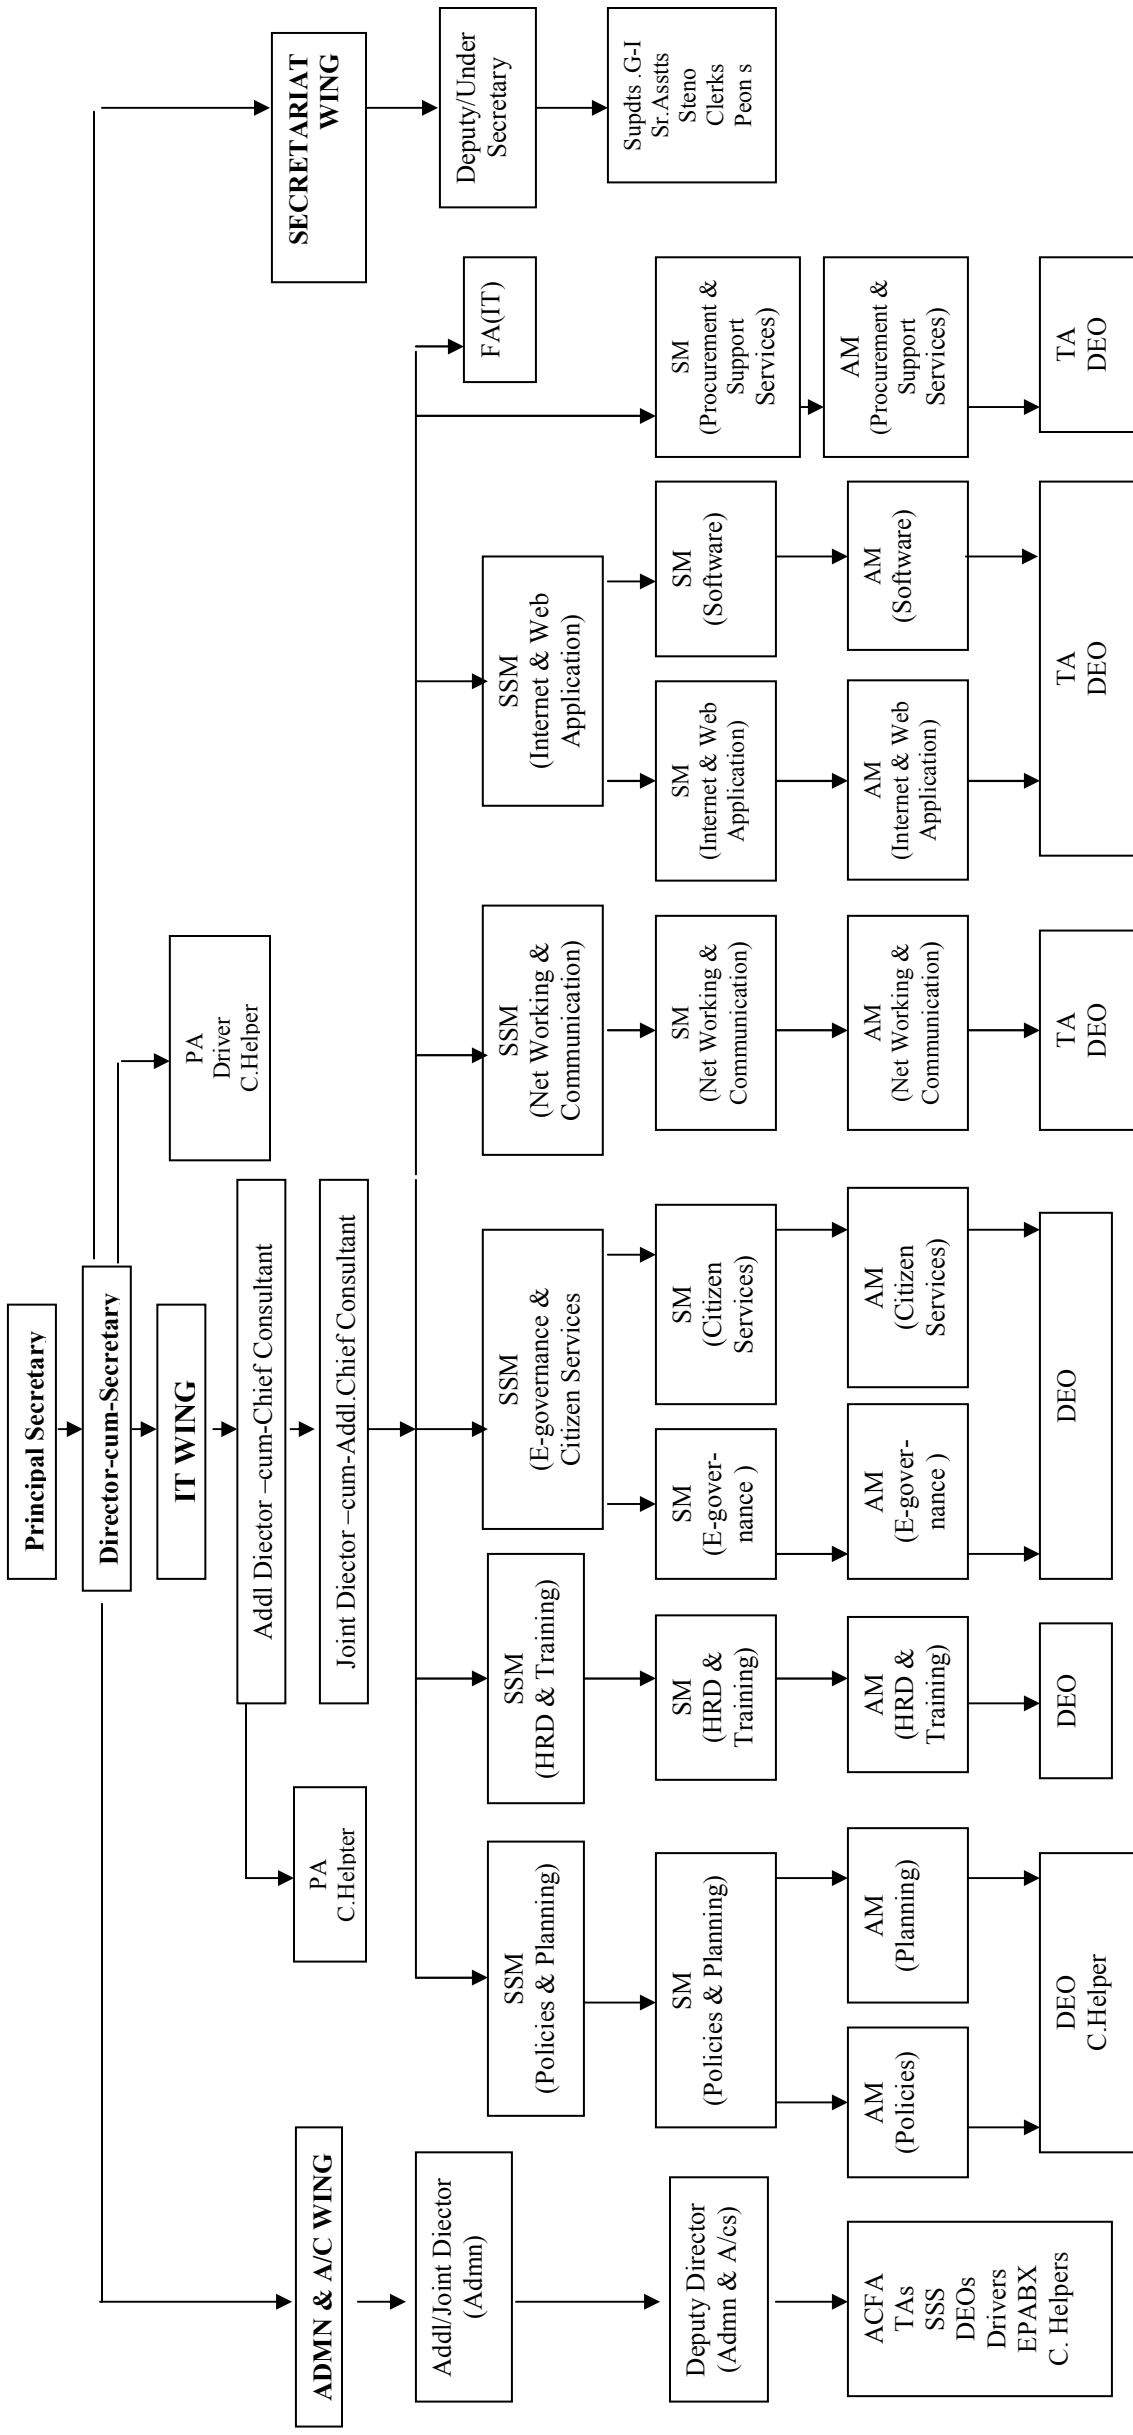

Organizational chart of the Department of Information Technology,

- SSM -Senior System Manager-cum-Senior Consultant
- FA(IT) -Financial Advisor (IT)
- SM -System Manager-cum-Consultant
- AM -Assistant Manager-cum-Assistant Consultant
- ACFA -Assistant Controller (Finance & Accounts)
- PA -Personal Assistant
- SSS -Senior Scale Stenographer
- TA -Technical Assistant
- DEO -Clerk-cum-Data Entry Operator
- EPABX -Receptionist-cum-EPABX Operator
- C.Helper - Computer Helper-cum-Messenger-cum- Cleaner